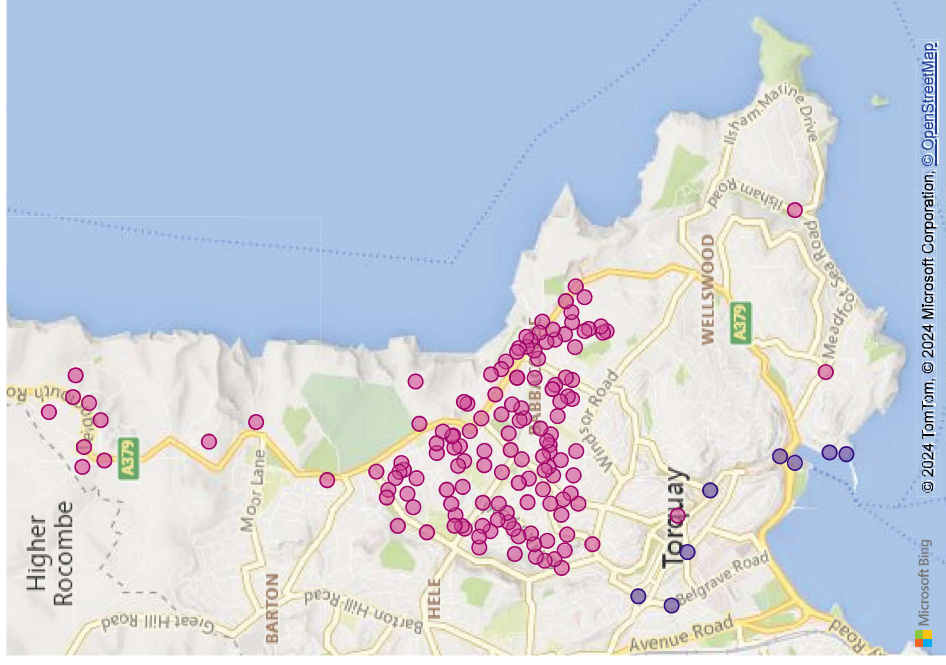

# Street Cleansing Weed Spraying

Weed Spraying Brixham - June to August

Location ● Brixham ● Brixham Town Centre

Weed Spraying Paignton - June to August

Location ● Paignton ● Paignton Town Centre

Month	Street	Ward	Sum of Metres	Month	Street	Ward	Sum of Metres	Month	Street	Ward	Sum of Metres
April	Broadley Drive	Cockington with Chelston	20	June	Asheldon Road	Wellswood	398	September	9 disabled bays around Torbay	Torbay	130
April	Broadpark Road	Cockington with Chelston	20	June	Barton Road	Tormohun	80	September	Abella Close	Kings Ash	5
April	Condor Drive	Barton with Watcombe	10	June	Eastern Esplanade	Roundham with Hyde	280	September	Aillescombe Road (part)	Kings Ash	5
April	Greenway Road	Churston with Galmpton	300	June	Heath Park	St Peters with St Marys	46	September	Barton Avenue	Kings Ash	15
April	Hawkins Avenue	Shiphay	140	June	Ilsham Road	Wellswood	375	September	Barton Crescent	Kings Ash	10
April	Heron Way	Barton with Watcombe	21	June	McKay Avenue	Tormohun	20	September	Barton Drive	Kings Ash	15
April	Shearwater Drive	Barton with Watcombe	10	June	Old Woods Hill	Tormohun	210	September	Barton Gardens	Kings Ash	5
April	Sherwell Lane	Cockington with Chelston	106	June	Waterside Road	Churston with Galmpton	200	September	Barton Road	Kings Ash	12
April	Sherwell Valley Road	Cockington with Chelston	60	July	Horsepool Street	Furzeham with Summercombe	15	September	Berkeley Avenue	Shiphay	100
April	Stoke Gabriel Road	Churston with Galmpton	40	July	Ilsham Marine Drive	Wellswood	75	September	Berkeley Rise	Shiphay	35
April	Tanners Road	Goodrington with Roselands	45	July	Ilsham Road	Wellswood	65	September	Broadsands Car Park (overflow)	Churston with Galmpton	908
April	Torbay Road	Roundham with Hyde	180	July	Longcroft Avenue	Furzeham with Summercombe	5	September	Cadewell Park Road	Shiphay	19
April	Upper Cockington Lane	Shiphay	100	July	Park Avenue	Furzeham with Summercombe	5	September	Castle Circus	Tormohun	10
May	Alma Road	Furzeham with Summercombe	15	July	Polhearne Way	Furzeham with Summercombe	20	September	Collaton Road	Shiphay	12
May	Beacon Hill	Tormohun	15	July	Waterside Road	Churston with Galmpton	91	September	Grosvenor Avenue	Shiphay	127
May	Cross Park	Furzeham with Summercombe	20	August	Ashburn Walk	Churston with Galmpton	7	September	Grosvenor Close	Shiphay	55
May	Dashpers	Furzeham with Summercombe	110	August	Barton Hill Road	Barton with Watcombe	230	September	Higher Cadewell Lane	Shiphay	8
May	Eastern Esplanade	Roundham with Hyde	538	August	Castle Circus	Tormohun	75	September	Honeysuckle Close	Kings Ash	5
May	Eden Park	Furzeham with Summercombe	50	August	Clifton Road	Clifton with Maidenway	5	September	Jasmine Grove	Kings Ash	5
May	Esplanade Road	Roundham with Hyde	10	August	Coniston Close	Furzeham with Summercombe	8	September	Keria Close	Kings Ash	5
May	Greenover Road	Furzeham with Summercombe	30	August	Davies Avenue	Churston with Galmpton	110	September	New Park Road (part)	Kings Ash	7
May	Knick Knack Lane	Furzeham with Summercombe	135	August	Gibson Gardens	Churston with Galmpton	7	September	Newton Road	Shiphay	28
May	Moor Lane	Barton with Watcombe	70	August	Gibson Road	Churston with Galmpton	250	September	Preston Gardens Car Park	Preston	256
May	South Furzeham Road	Furzeham with Summercombe	150	August	Higher Union Lane	Tormohun	10	September	Redwell Road (part)	Kings Ash	12
May	Speedwell Close	Furzeham with Summercombe	9	August	Kingsway Avenue	Churston with Galmpton	15	September	Rougemont Avenue	Shiphay	55
May	Steep Hill	St Marychurch	12	August	Lymington Road	Tormohun	145	September	Smallcombe Road	Kings Ash	12
May	Torbay Road	Roundham with Hyde	150	August	Magdalene Road	Tormohun	10	September	Spuce Way	Kings Ash	5
May	Watcombe Primary School	Barton with Watcombe	40	August	Rippon Close	Furzeham with Summercombe	8	September	St Mary Church Car Park (All bays)	St Mary Church	256
				August	St Marychurch Road	Tormohun	15	September	Trematon Avenue	Tormohun	7
				August	Summer Court Way	Furzeham with Summercombe	30				
				August	Trematon Avenue	Tormohun	140				
				August	Union Street	Tormohun	195				