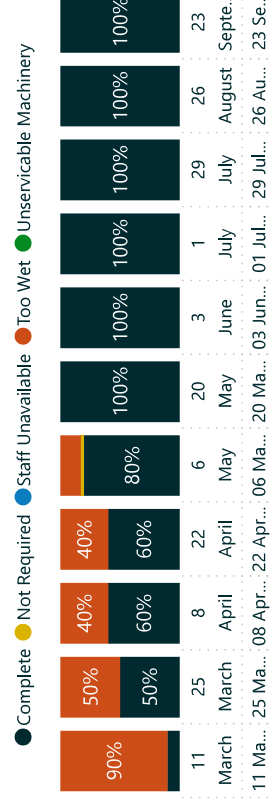

Grass Cutting in Residential Parks

Additional Planting, Beds and Decorative

Flower bed	Status
Barrier Planters, Torquay Rd, Paignton (next to Tesco Express)	On target
Hanging Baskets, Station Square	On target
Paignton Cread Bed	On target
Paignton Town Green	On target
Roundham	On target
Torbay Park Paignton	On target
Torquay Crest Bed	On target

Number of Vehicles/Caravans Removed

Town	Year	vehicles/caravans removed
Brixham	2024	0
Paignton	2024	10
Torquay	2024	7

Number of Encampments Removed

Town	Year	Encampments removed
Brixham	2024	0
Paignton	2024	9
Torquay	2024	2