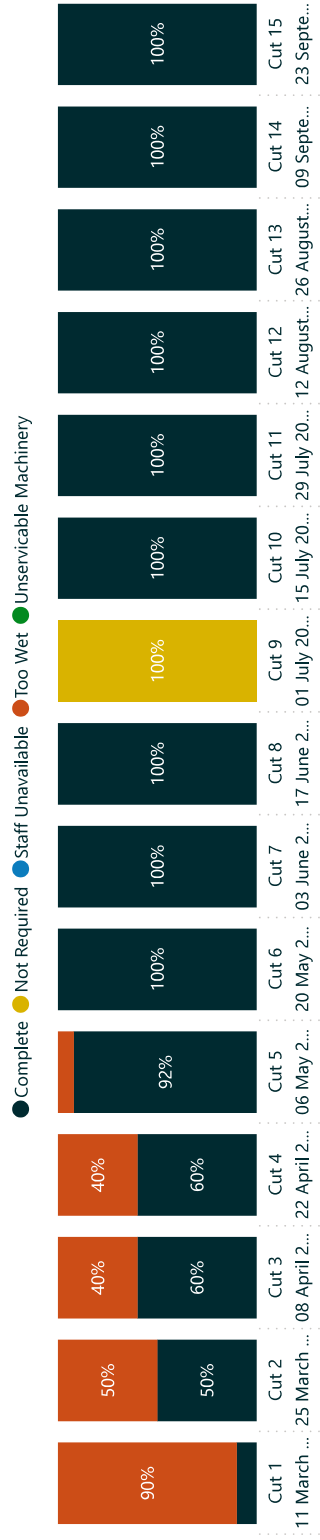

Final Mile and Prestige Routes - Grass Cutting & Sweeping