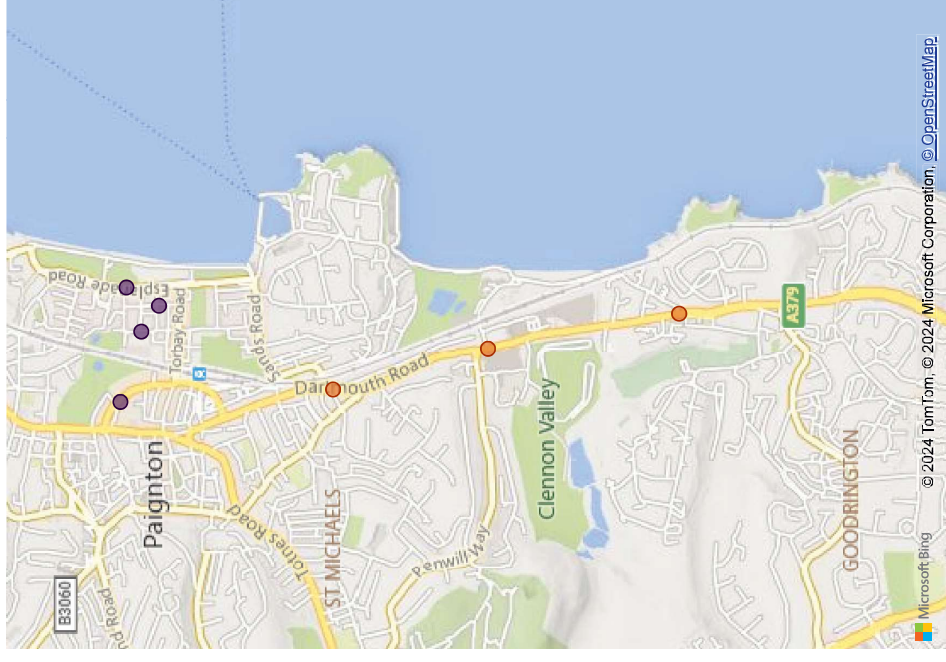

# Street Cleansing Weed Spraying

Weed Spraying Brixham - June to August

Location ● Brixham ● Brixham Town Centre

Weed Spraying Paignton - June to August

Location ● Paignton ● Paignton Town Centre

Month	Street	Ward	Sum of Metres	Month	Street	Ward	Sum of Metres	Month	Street	Ward	Sum of Metres
April	Broadley Drive	Cockington with Chelston	20	June	Asheldon Road	Wellswood	398	September	9 disabled bays around Torbay	Torbay	130
April	Broadpark Road	Cockington with Chelston	20	June	Barton Road	Tormohun	80	September	Abella Close	Kings Ash	5
April	Condor Drive	Barton with Watcombe	10	June	Eastern Esplanade	Roundham with Hyde	280	September	Aillescombe Road (part)	Kings Ash	5
April	Greenway Road	Churston with Galmpton	300	June	Heath Park	St Peters with St Marys	46	September	Barton Avenue	Kings Ash	15
April	Hawkins Avenue	Shiphay	140	June	Ilsham Road	Wellswood	375	September	Barton Crescent	Kings Ash	10
April	Heron Way	Barton with Watcombe	21	June	McKay Avenue	Tormohun	20	September	Barton Drive	Kings Ash	15
April	Shearwater Drive	Barton with Watcombe	10	June	Old Woods Hill	Tormohun	210	September	Barton Gardens	Kings Ash	5
April	Sherwell Lane	Cockington with Chelston	106	June	Waterside Road	Churston with Galmpton	200	September	Barton Road	Kings Ash	12
April	Sherwell Valley Road	Cockington with Chelston	60	July	Horsepool Street	Furzeham with Summercombe	15	September	Berkeley Avenue	Shiphay	100
April	Stoke Gabriel Road	Churston with Galmpton	40	July	Ilsham Marine Drive	Wellswood	75	September	Berkeley Rise	Shiphay	35
April	Tanners Road	Goodrington with Roselands	45	July	Ilsham Road	Wellswood	65	September	Broadsands Car Park (overflow)	Churston with Galmpton	908
April	Torbay Road	Roundham with Hyde	180	July	Longcroft Avenue	Furzeham with Summercombe	5	September	Cadewell Park Road	Shiphay	19
April	Upper Cockington Lane	Shiphay	100	July	Park Avenue	Furzeham with Summercombe	5	September	Castle Circus	Tormohun	10
May	Alma Road	Furzeham with Summercombe	15	July	Polhearne Way	Furzeham with Summercombe	20	September	Collaton Road	Shiphay	12
May	Beacon Hill	Tormohun	15	July	Waterside Road	Churston with Galmpton	91	September	Grosvenor Avenue	Shiphay	127
May	Cross Park	Furzeham with Summercombe	20	August	Ashburn Walk	Churston with Galmpton	7	September	Grosvenor Close	Shiphay	55
May	Dashpers	Furzeham with Summercombe	110	August	Barton Hill Road	Barton with Watcombe	230	September	Higher Cadewell Lane	Shiphay	8
May	Eastern Esplanade	Roundham with Hyde	538	August	Castle Circus	Tormohun	75	September	Honeysuckle Close	Kings Ash	5
May	Eden Park	Furzeham with Summercombe	50	August	Clifton Road	Clifton with Maidenway	5	September	Jasmine Grove	Kings Ash	5
May	Esplanade Road	Roundham with Hyde	10	August	Coniston Close	Furzeham with Summercombe	8	September	Keria Close	Kings Ash	5
May	Greenover Road	Furzeham with Summercombe	30	August	Davies Avenue	Churston with Galmpton	110	September	New Park Road (part)	Kings Ash	7
May	Knick Knack Lane	Furzeham with Summercombe	135	August	Gibson Gardens	Churston with Galmpton	7	September	Newton Road	Shiphay	28
May	Moor Lane	Barton with Watcombe	70	August	Gibson Road	Churston with Galmpton	250	September	Preston Gardens Car Park	Preston	256
May	South Furzeham Road	Furzeham with Summercombe	150	August	Higher Union Lane	Tormohun	10	September	Redwell Road (part)	Kings Ash	12
May	Speedwell Close	Furzeham with Summercombe	9	August	Kingsway Avenue	Churston with Galmpton	15	September	Rougemont Avenue	Shiphay	55
May	Steep Hill	St Marychurch	12	August	Lymington Road	Tormohun	145	September	Smallcombe Road	Kings Ash	12
May	Torbay Road	Roundham with Hyde	150	August	Magdalene Road	Tormohun	10	September	Spuce Way	Kings Ash	5
May	Watcombe Primary School	Barton with Watcombe	40	August	Rippon Close	Furzeham with Summercombe	8	September	St Mary Church Car Park (All bays)	St Mary Church	256
				August	St Marychurch Road	Tormohun	15	September	Trematon Avenue	Tormohun	7
				August	Summer Court Way	Furzeham with Summercombe	30				
				August	Trematon Avenue	Tormohun	140				
				August	Union Street	Tormohun	195				